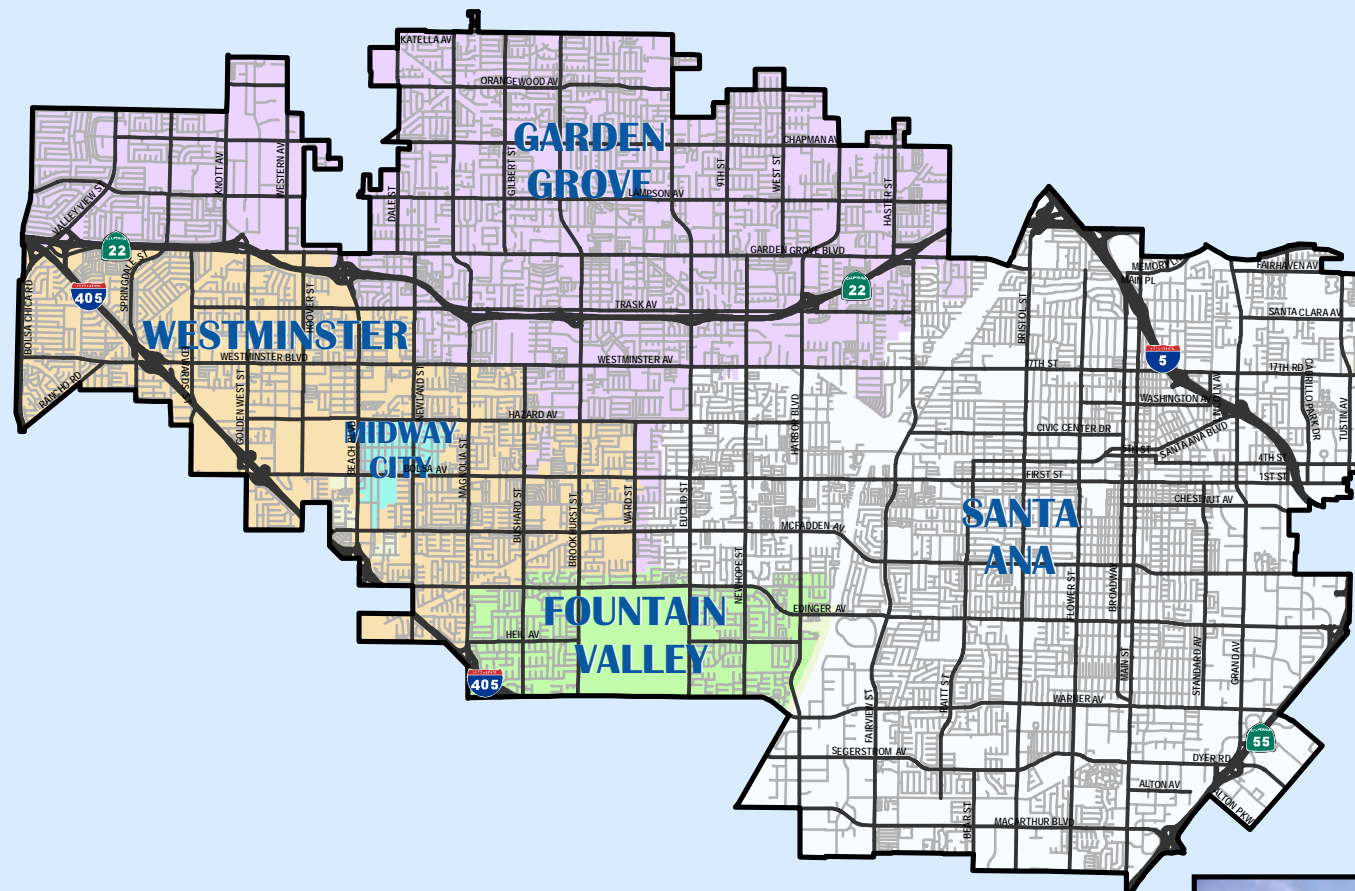

Supervisor Janet Nguyen First District

Celebrating 125 Years (1889-2014) County of Orange, California

Haster Basin Recreational Park
City of Garden Grove
February 15, 2014

Historic Main Street Signage & Street Lighting
City of Garden Grove
February 21, 2010

Kiwanis Barrier Free Park
City of Santa Ana
April 16, 2009

County Community Service Center
City of Westminster
October 1, 2007

**Roger Stanton Park
Heroes Memorial Dedication**
Midway City
September 9, 2010

Mile Square Park Archery Range
City of Fountain Valley
November 23, 2013

**Discovery Science Center's
Eco Challenge Exhibit**
City of Santa Ana
September 1, 2011

First District Attractions

- Barrier Free Park (Santa Ana)
- Blakey Historical Park and Museum (Westminster)
- Bowers Museum (Santa Ana)
- Christ Cathedral (Garden Grove)
- County Community Service Center (Westminster)
- Discovery Science Center (Santa Ana)
- Downtown Artist Village (Santa Ana)
- Fiestas Patrias Parade (Santa Ana)
- Fourth Street or Calle Cuatro (Santa Ana)
- Haster Basin Recreational Park (Garden Grove)
- Historic Downtown Main Street (Garden Grove)
- Little Saigon (Westminster)
- Mile Square Park Archery Range (Fountain Valley)
- Old County Courthouse (Santa Ana)
- Orange County School of the Arts (Santa Ana)
- Roger Stanton Park (Midway City)
- Ronald Reagan Federal Building and Courthouse (Santa Ana)
- Rose Center (Westminster)
- Santa Ana Cemetery (Santa Ana)
- Santa Ana Civic Center (Santa Ana)
- Santa Ana Fire Museum (Santa Ana)
- Santa Ana High School (Santa Ana)
- Santa Ana Zoo (Santa Ana)
- Strawberry Festival (Garden Grove)
- Tet Festival and Parade (Garden Grove/Westminster)
- Vietnam War Memorial at Sid Goldstein Freedom Park (Westminster)