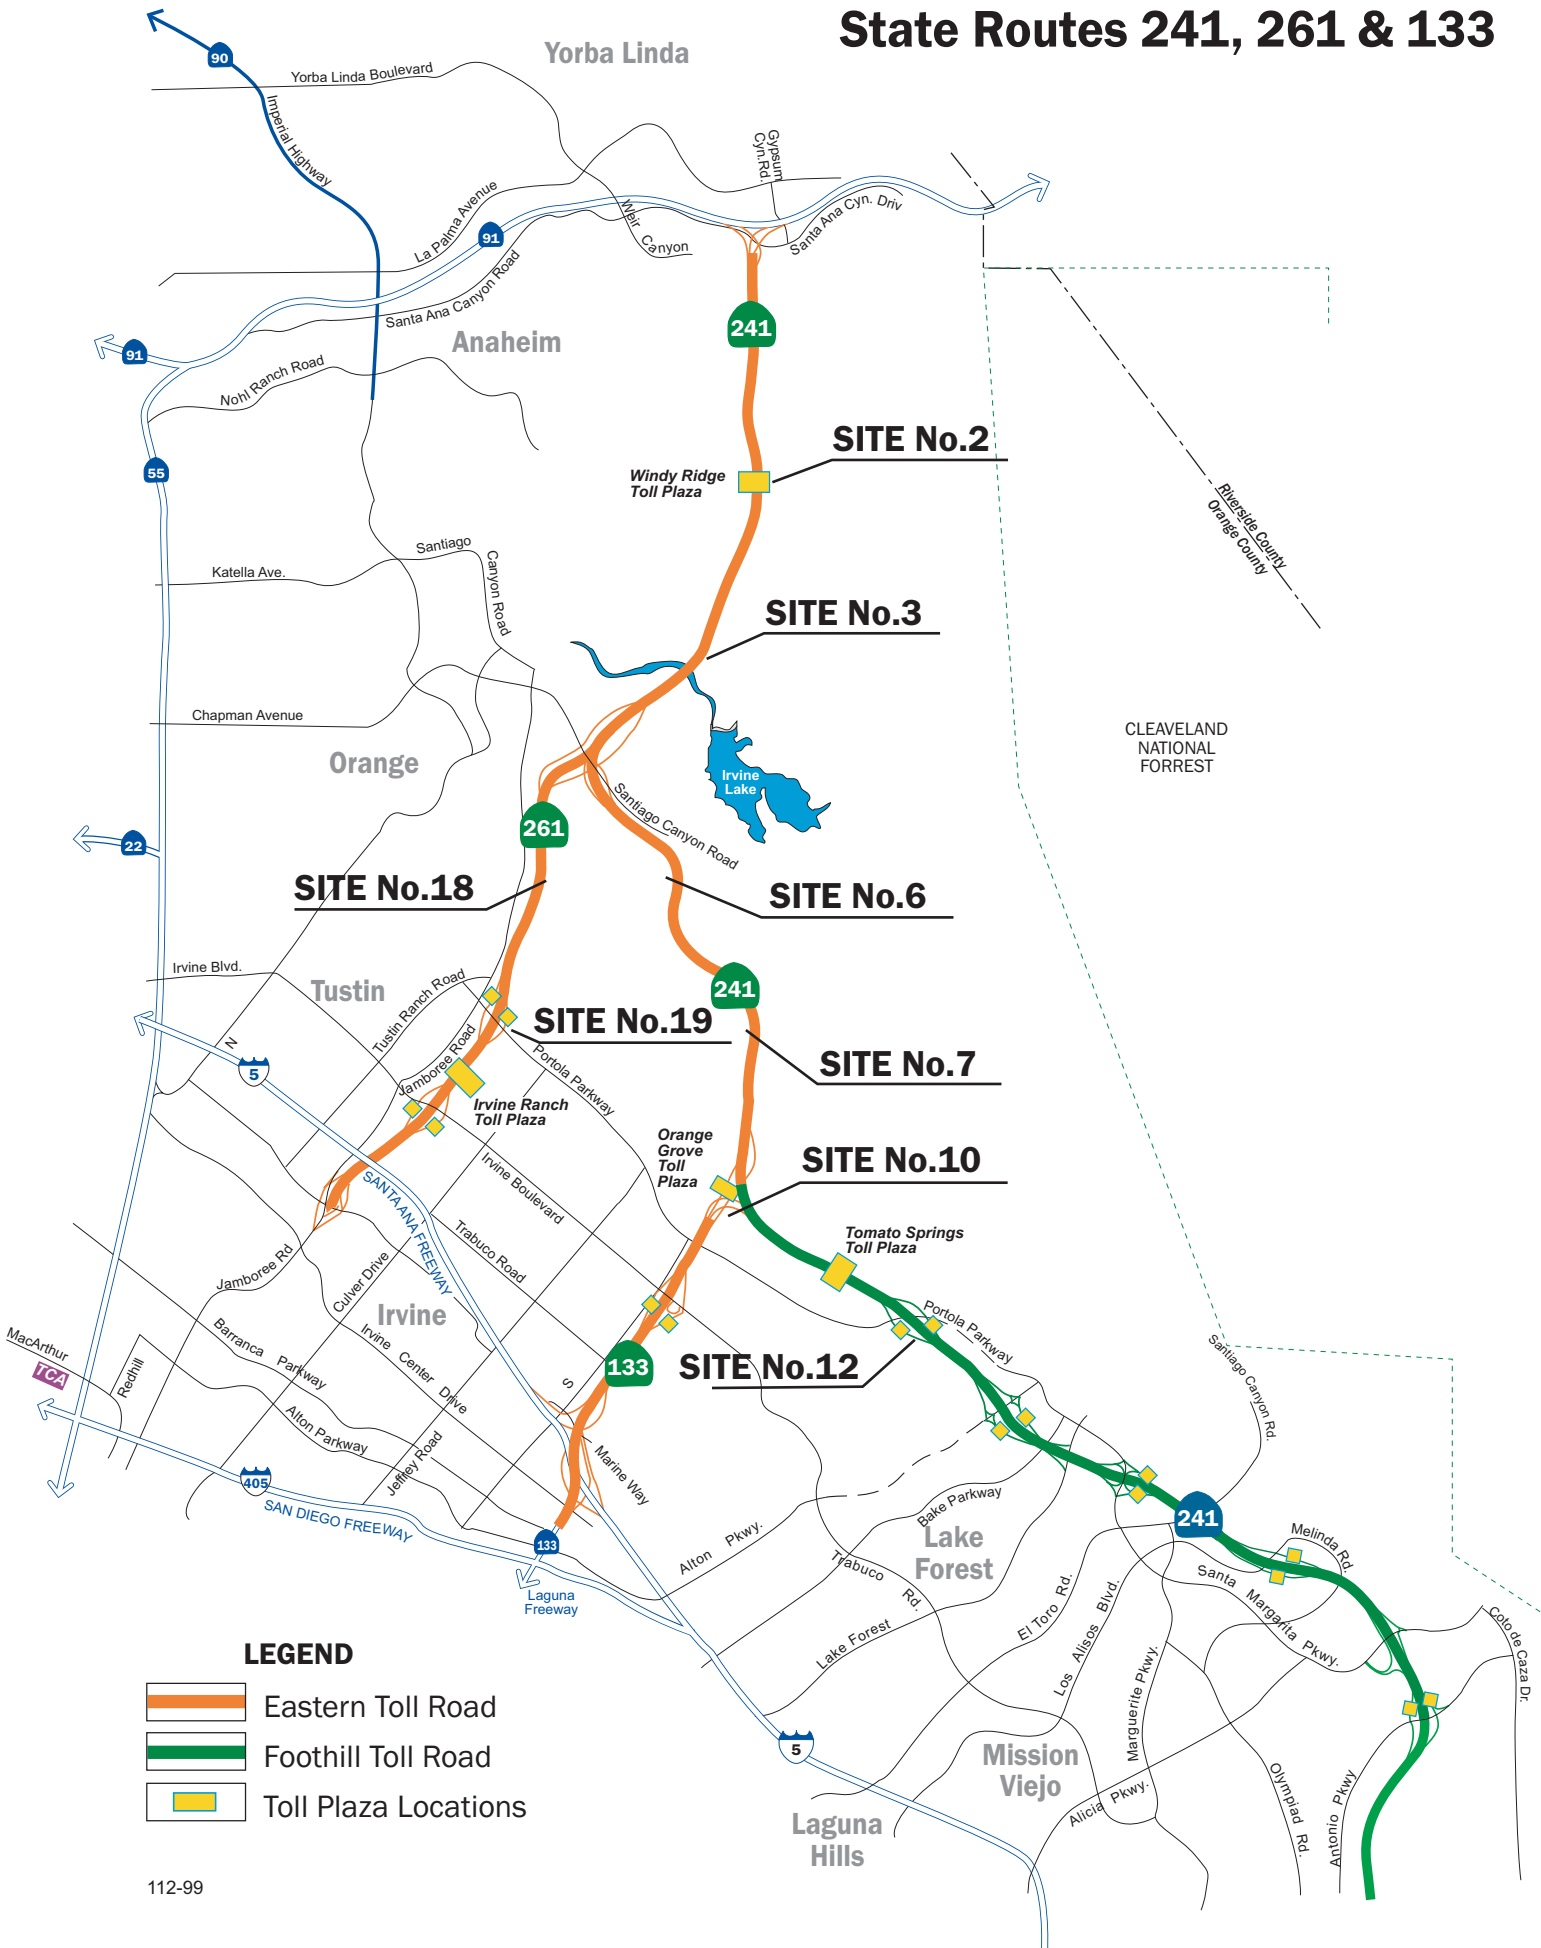

# FOOTHILL/EASTERN TOLL ROADS

## State Routes 241, 261 & 133

### LEGEND

- Eastern Toll Road
- Foothill Toll Road
- Toll Plaza Locations