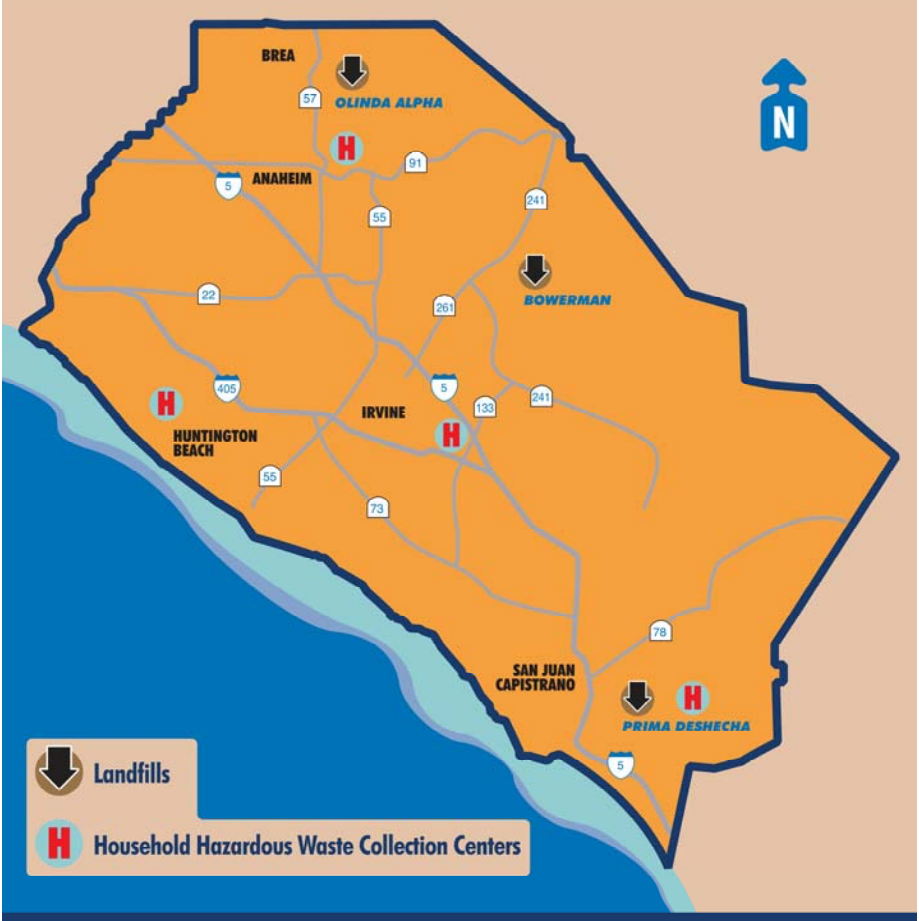

NOTICE

The Irvine Household Hazardous Waste Collection Center will be closed from August 2nd through approximately September 14th for pavement rehabilitation. Please visit our other locations in San Juan Capistrano, Anaheim, or Huntington Beach during this time.

We will re-open September 15th.

The nearest Household Hazardous Waste Collection Center is located at
32250 La Pata Ave.
San Juan Capistrano, 92675.

See map on reverse.

Visit oclandfills.com for...

- Other Household Hazardous Waste Collection Center locations.
- Information about nearby collection events to be scheduled in August.

...or call 714.834.4000 for more information.

Orange County's Landfills and Household Hazardous Waste Collection Centers

Reduce.

Reuse.

Recycle.

Household Hazardous Waste Collection Center Locations

- San Juan Capistrano: 32250 La Pata Avenue, San Juan Capistrano, CA 92675
- Huntington Beach: 17121 Nichols Street, Gate 6, Huntington Beach, CA 92647
- Anaheim: 1071 N. Blue Gum Street, Anaheim, CA 92806

All Centers are open Tuesday through Saturday, 9 a.m. to 3 p.m. except rainy days and major holidays.