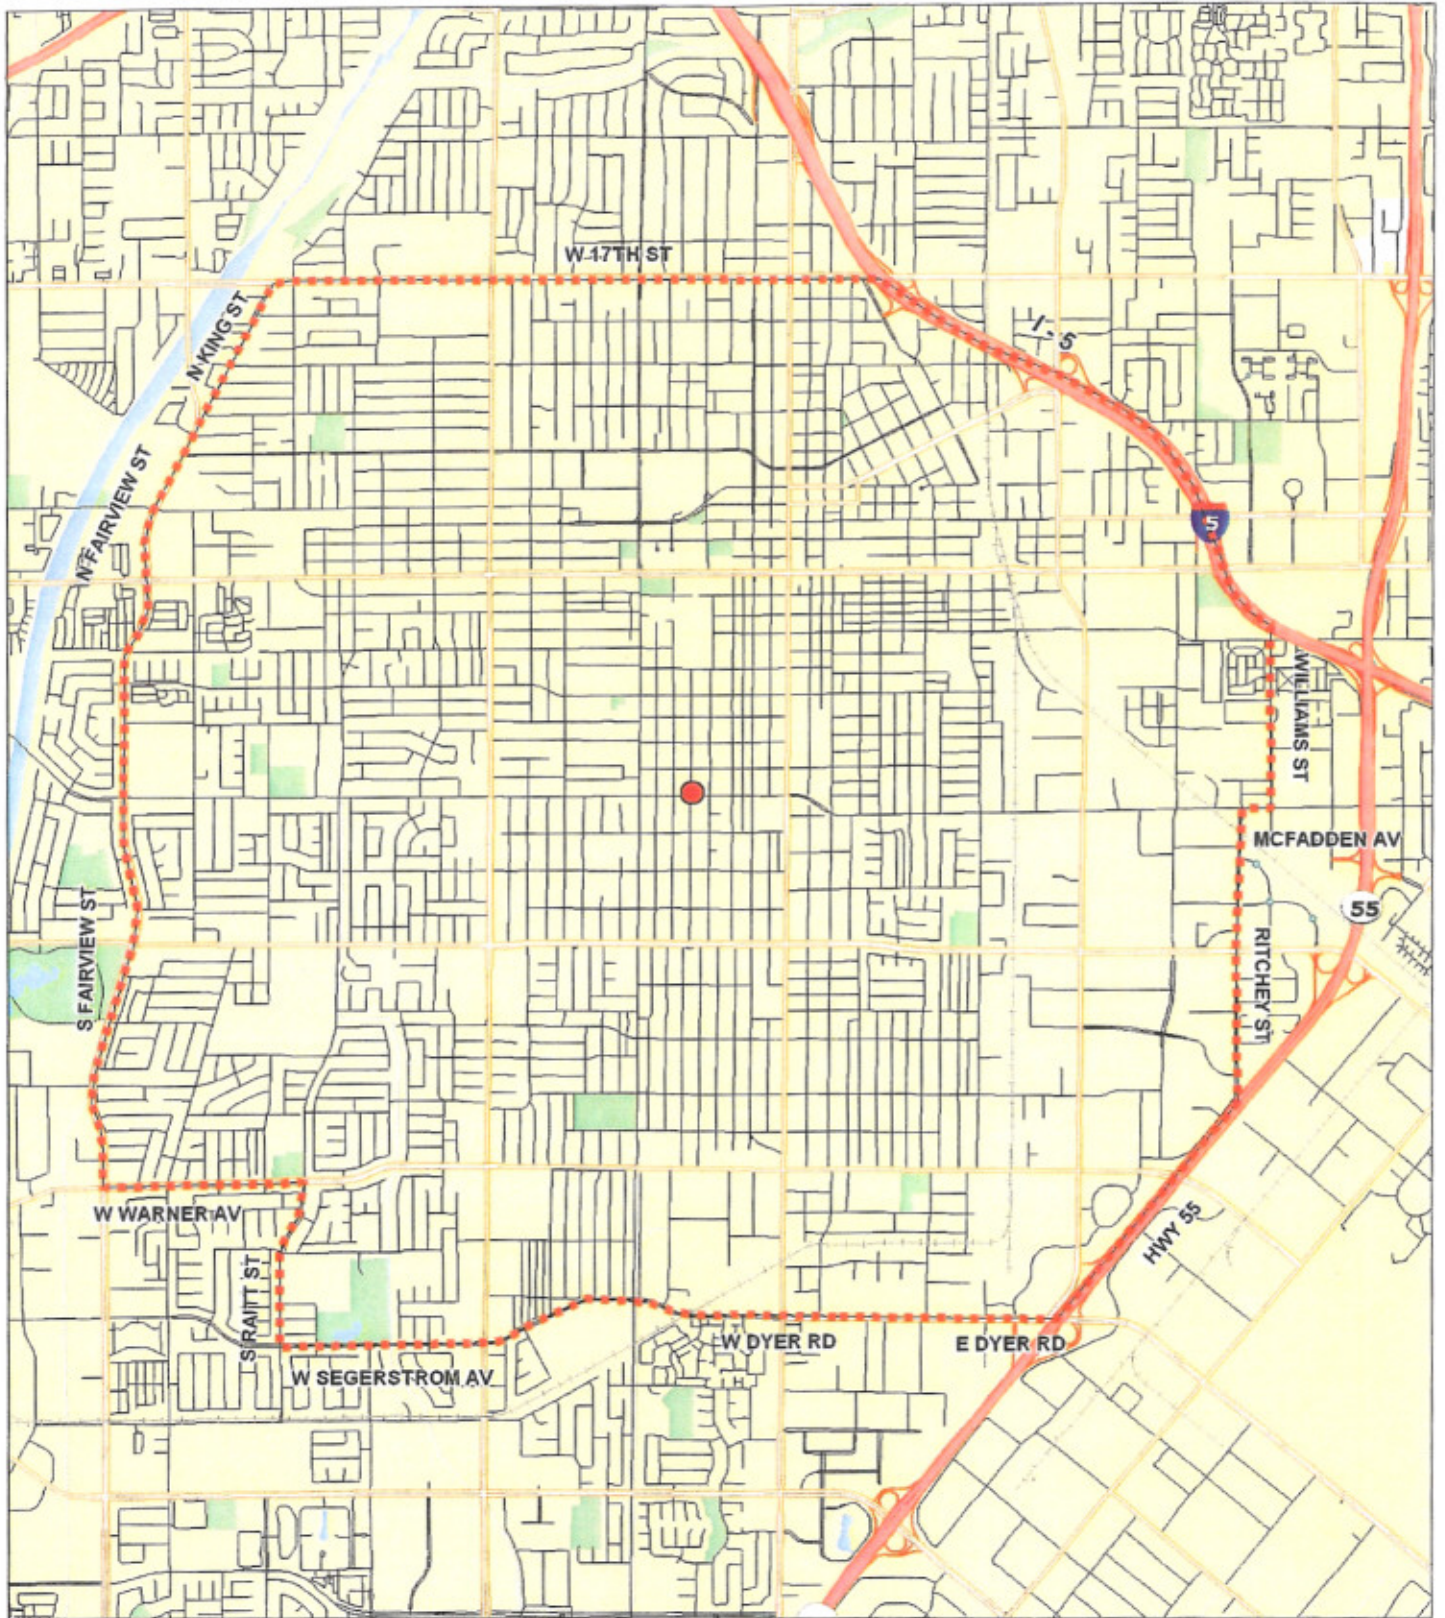

ASIAN CITRUS PSYLLID  
SANTA ANA  
ORANGE COUNTY  
2009

DETECTION SITE

PROGRAM BOUNDARY