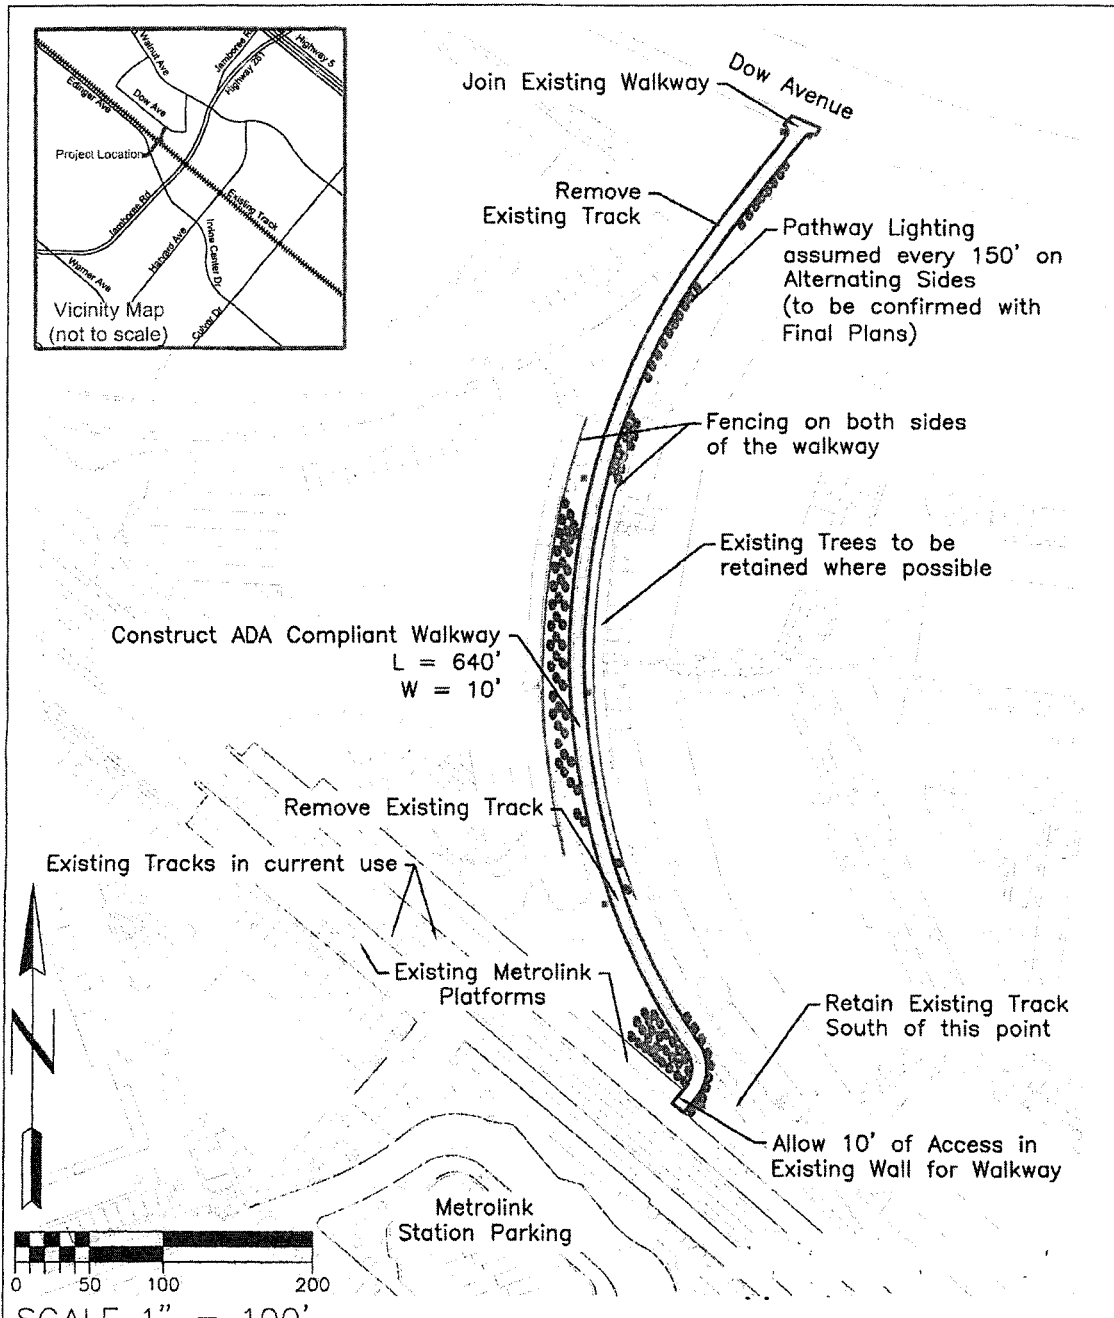

Tustin Metrolink Station Pedestrian Walkway Map

RAILPROS INC. 26 MAUCHLY DRIVE, SUITE 329 IRVINE, CA 92618 WWW.RAILPROS.COM PHONE: (714) 734 - 8765 FAX: (714) 734 - 8755	CITY OF TUSTIN TUSTIN STATION TUSTIN, CA.	Tustin Station Wye Walkway Proposed Plan View	DWG. EXHIBIT 1	
	SCALE: 1" = 100'		SIZE: 8.5"x11"	SHEET 1 OF 1
	DESIGNED: RSW		CHECKED: JMJ	DATE: 6/19/2008