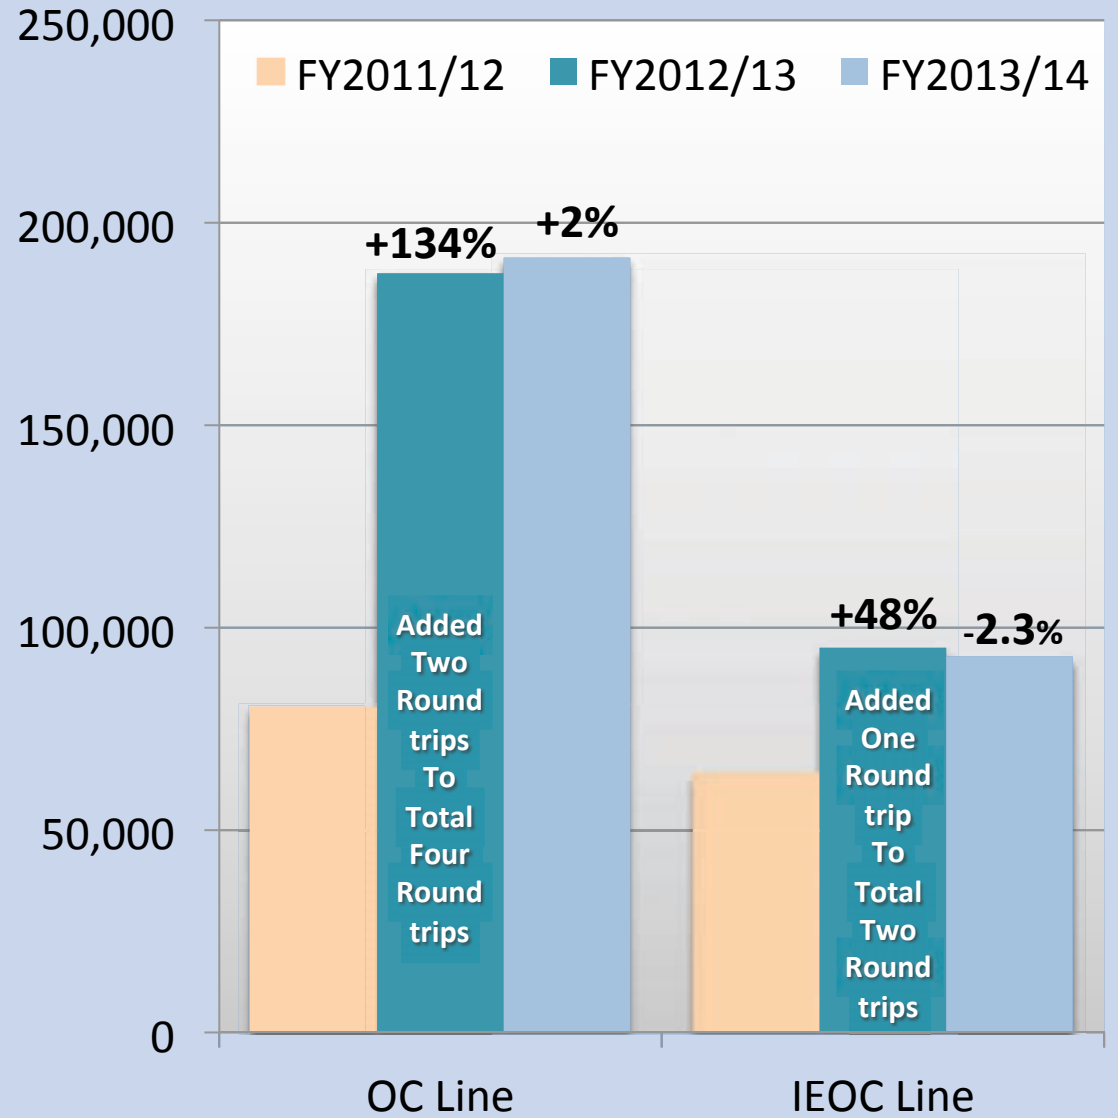

OC Metrolink Service

Orange County Line

- Oceanside
- San Clemente Pier
- San Clemente
- San Juan Capistrano
- Laguna Niguel/ Mission Viejo
- Irvine
- Tustin
- Santa Ana
- Orange
- Anaheim
- Fullerton
- Buena Park
- Norwalk/ Santa Fe Springs
- Commerce
- L. A. Union Station

Inland Empire / Orange County

- Oceanside
- San Clemente Pier
- San Clemente
- San Juan Capistrano
- Laguna Niguel/ Mission Viejo
- Irvine
- Tustin
- Santa Ana
- Orange
- Anaheim Canyon
- West Corona
- North Main Corona
- Riverside-La Sierra
- Riverside-Downtown
- San Bernardino

Total Weekend Ridership