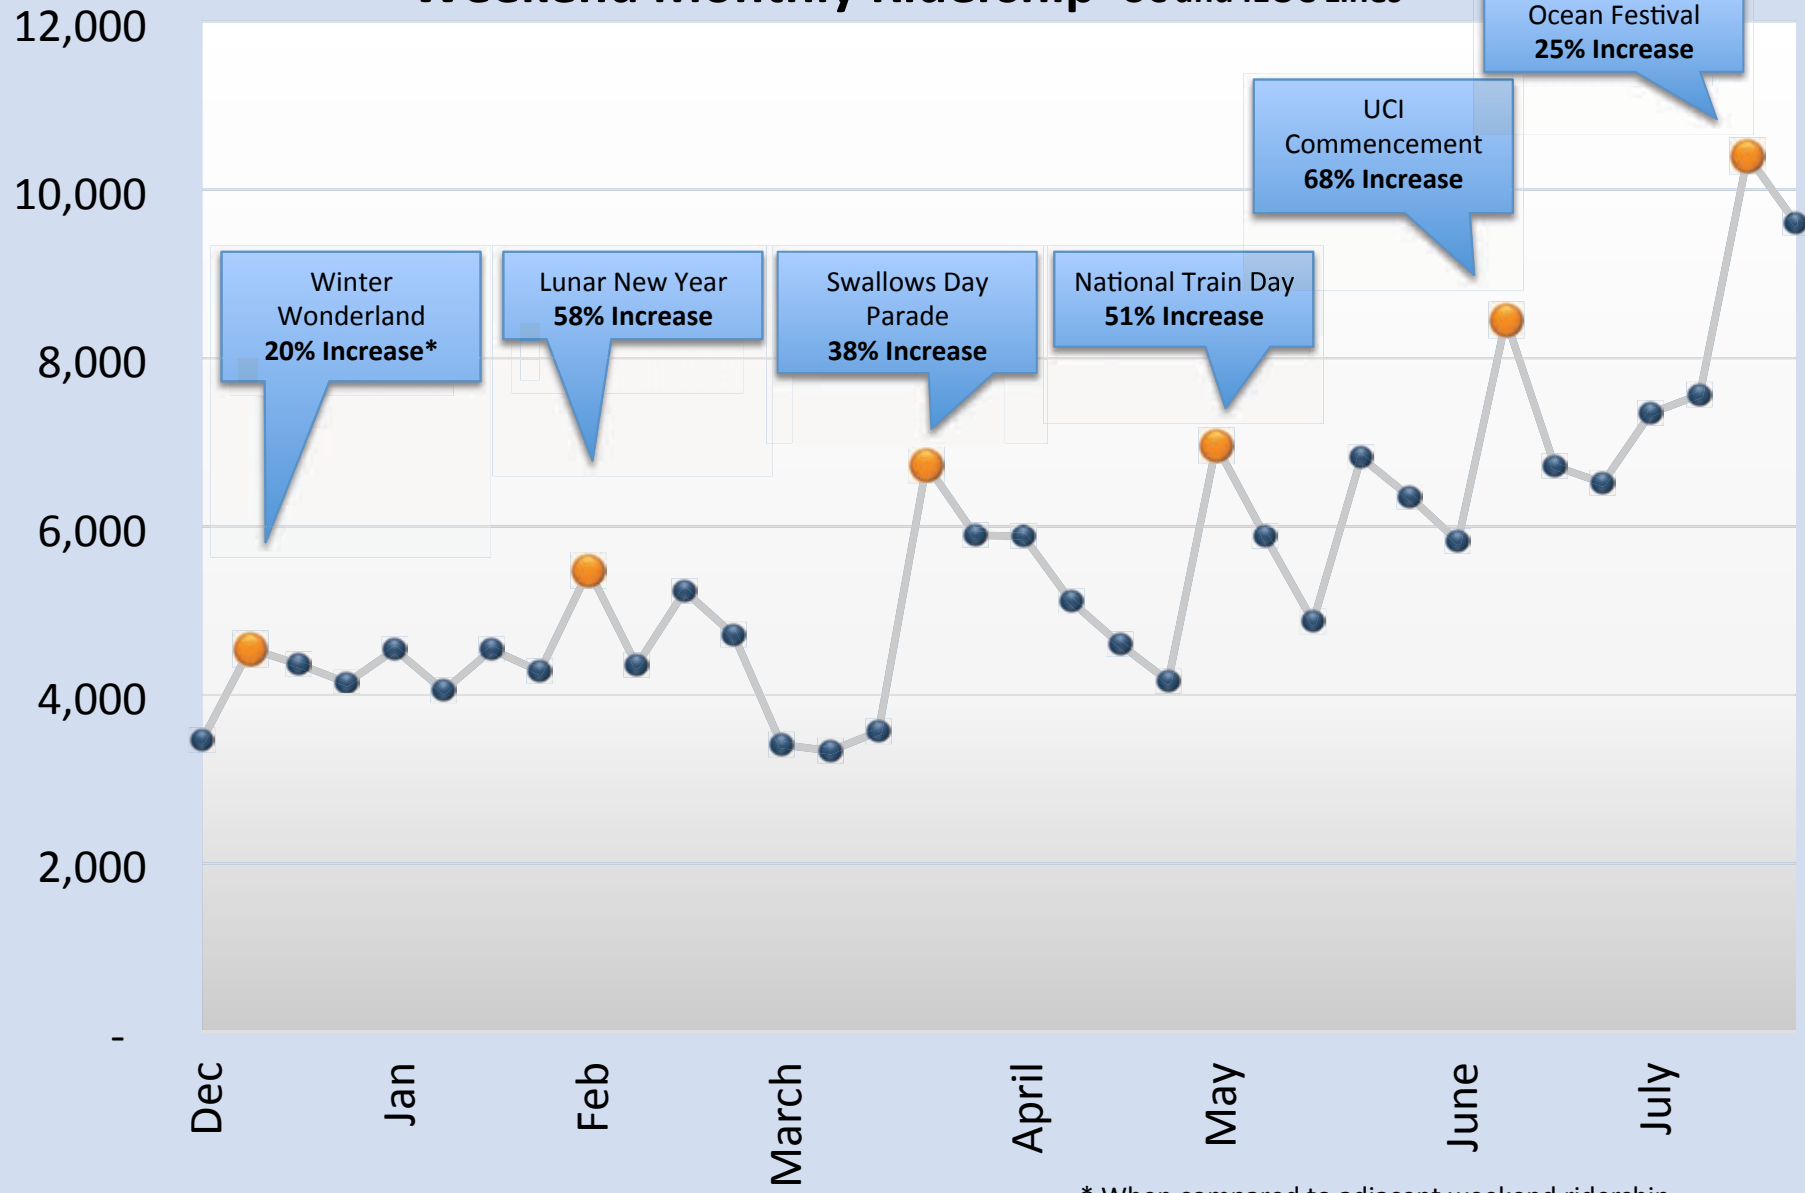

Metrolink Weekend Ridership Promotions

OC Metrolink Service

Orange County Line

- Oceanside
- San Clemente Pier
- San Clemente
- San Juan Capistrano
- Laguna Niguel/ Mission Viejo
- Irvine
- Tustin
- Santa Ana
- Orange
- Anaheim
- Fullerton
- Buena Park
- Norwalk/ Santa Fe Springs
- Commerce
- L. A. Union Station

Total Weekend Ridership

Weekend Monthly Ridership OC and IEOC Lines

* When compared to adjacent weekend ridership

OC METROLINK's

*SEVEN SUMMER
TREASURES*

increase awareness
change perceptions
encourage trial use
grow ridership