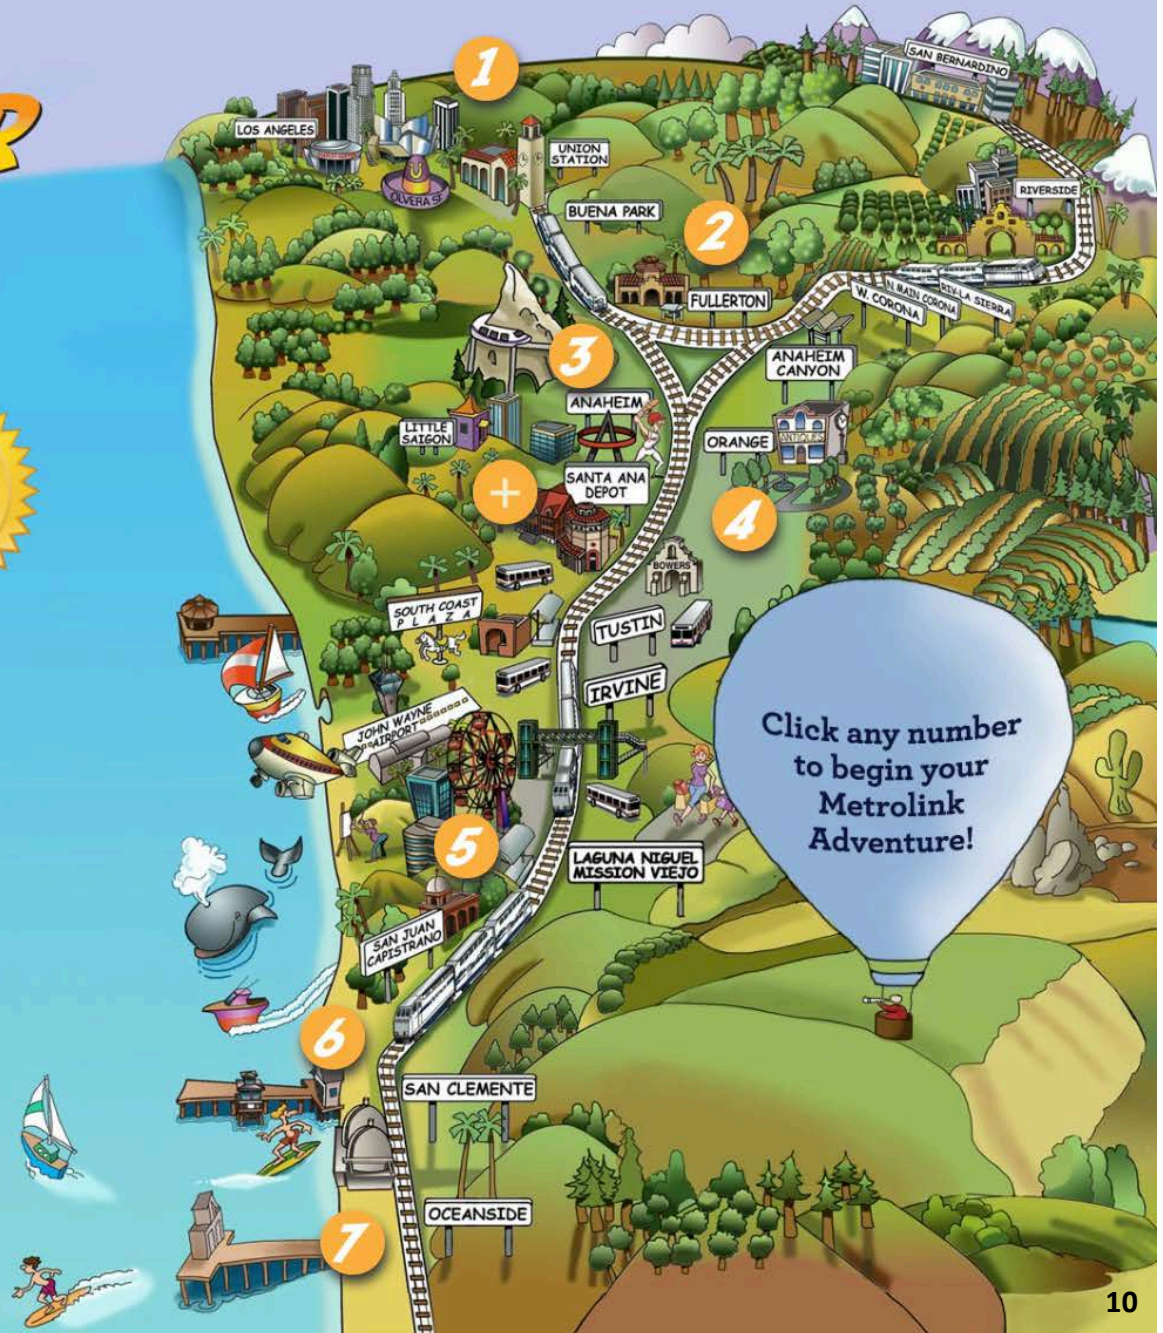

Adventure with Metrolink and win prizes, too! We've mapped out cool places for you to discover at seven special spots within easy reach of Metrolink stations. Enter to win our awesome grand prize and weekly prize drawings and give summer boredom the boot!

ENTER TO WIN!

TAKE THE TRAIN. METROLINK.
RIDE & JOY
OCTA

2 DELIGHTFUL DOWNTOWN

Fullerton Station

[Return to Treasure Map](#)

- A** SOCO DISTRICT
- B** BIKESHARE

Share your photos. Win cool stuff!

Share the best photos from your adventures and you could win some cool prizes. Simply post your photo to Facebook, Instagram or Twitter using #Metrolink7. We'll be selecting 3 winners per week for the next 10 weeks.

Vintage and contemporary join in a vibrant walkable, bikeable city

Steps from the historic Spanish Colonial rail station, downtown Fullerton combines a sense of history with the fresh vibe of modern cuisine and nostalgic shopping. At the station, pick up a bike at the BikeShare kiosk and explore the town on two wheels. Click here for a list of the many Metrolink discounts in Fullerton.

2 DELIGHTFUL DOWNTOWN

Fullerton Station

Return to Treasure Map

Vintage and contemporary join in a vibrant walkable, bikeable city

Steps from the historic Spanish Colonial rail station, downtown Fullerton combines a sense of history with the fresh vibe of modern cuisine and nostalgic shopping. At the station, pick up a bike at the BikeShare kiosk and explore the town on two wheels. Click here for a list of the many Metrolink discounts in Fullerton.