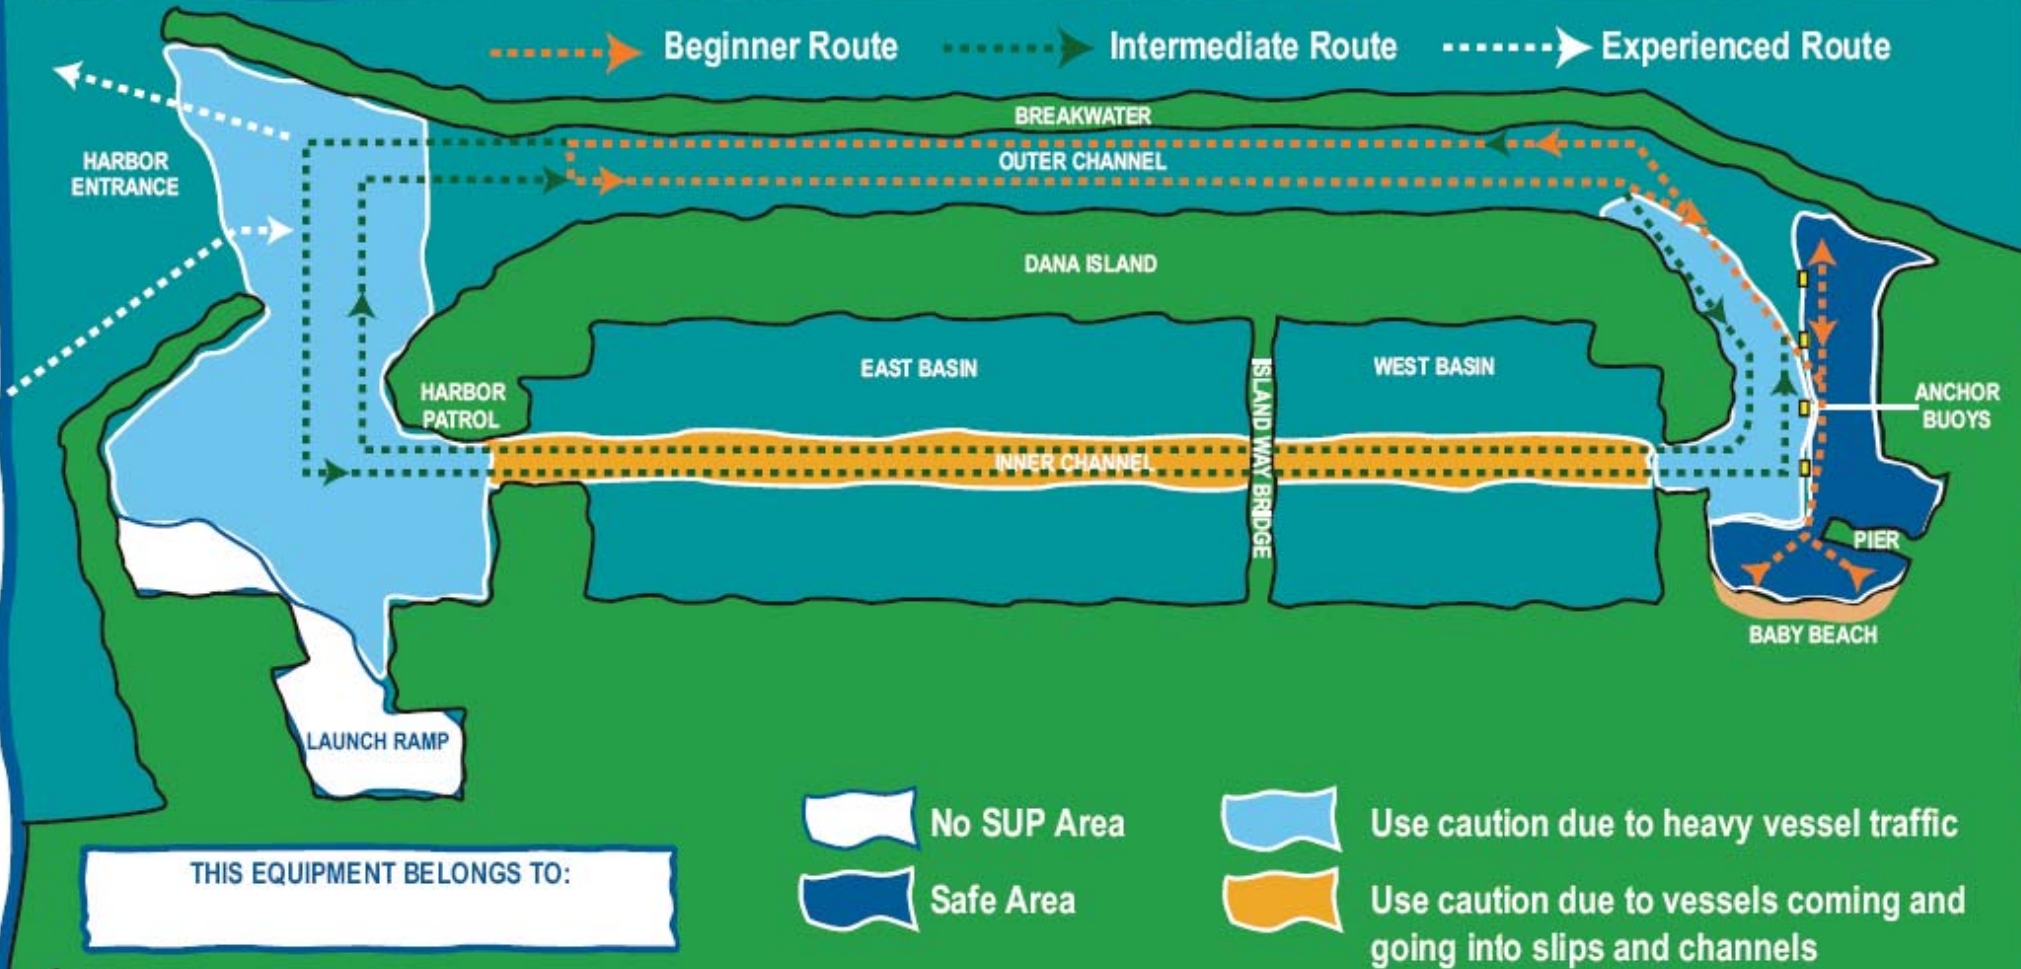

# DANA POINT HARBOR GUIDELINES FOR HUMAN POWERED CRAFT

- You Do Not have the Right of Way
- Outer channel - stay to the right
- Inner channel - stay to the right and avoid the docks
- Beginners should stay close to shallow waters
- Avoid all craft within the Harbor
- Avoid fishing lines
- Avoid paddling too far down-wind
- A light is required at night

**ALWAYS WEAR OR CARRY A LIFE JACKET and WHISTLE**

**UNDER 12 ARE REQUIRED TO WEAR A LIFE JACKET**

**DANA POINT HARBOR PATROL (949) 248-2222**

THIS EQUIPMENT BELONGS TO: